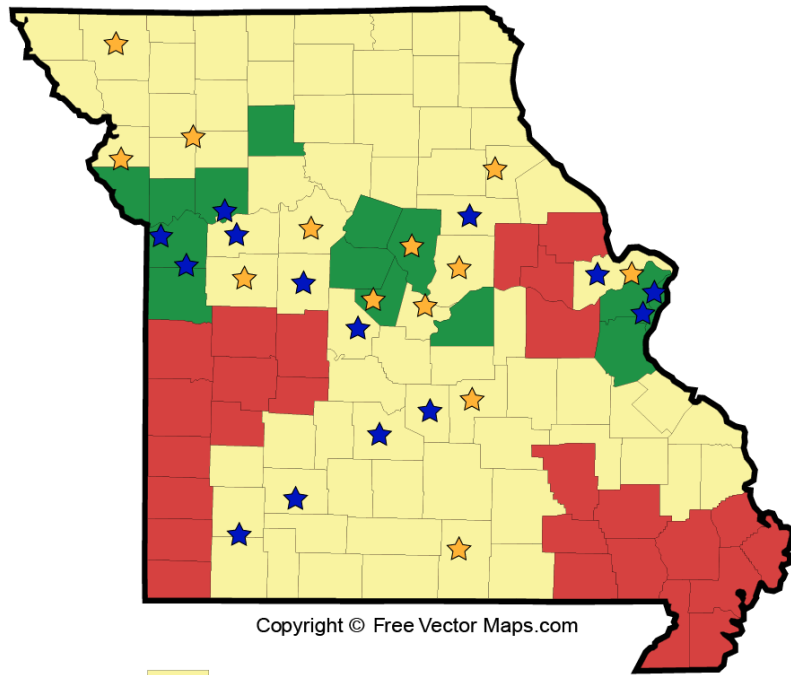

# Paint Stewardship Increases Convenience

- Collects oil-based paint only
  - Collects oil-based and latex paints
  - No paint disposal services
  - Permanent HHW Facility
  - Seasonal HHW Facility
- Note: All data is up to date as of December 2021*

- HHW Event
- Reuse Store
- HHW Facility
- Transfer Station
- HHW Seasonal
- Paint Recycler
- Retailer
- Urbanized Areas & Urban Clusters
- Area Served within 15 Miles

From PaintCare's 2020 Annual Report

Missouri: 27 Collection Sites  
without PaintCare  
as of December 2021

Minnesota: 256 Collection Sites  
with PaintCare (since 2014)  
as of December 2020