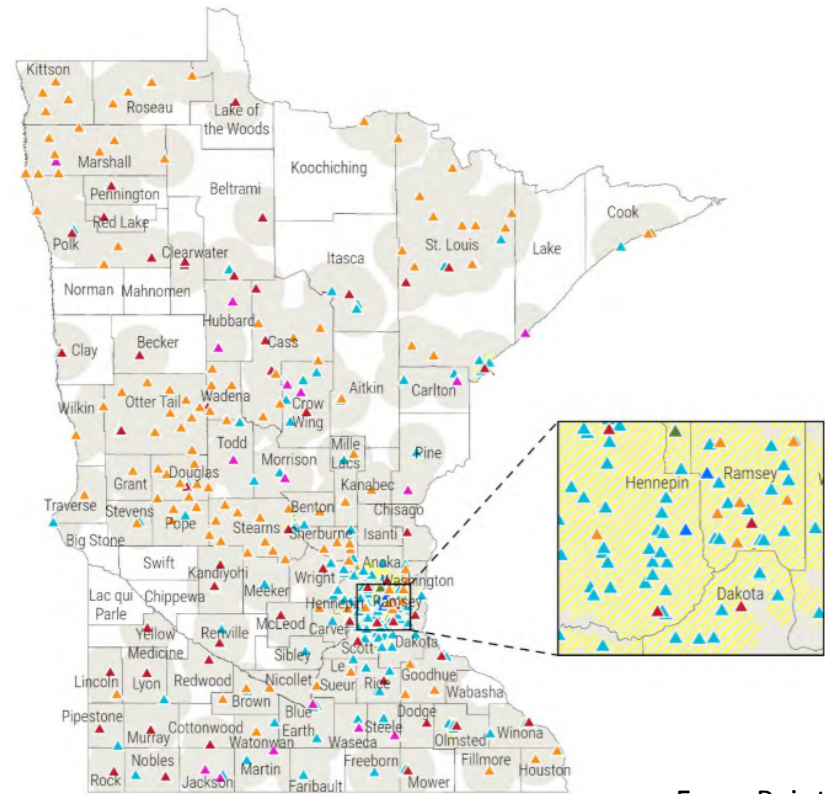

# Paint Stewardship Increases Convenience

- Collects oil-based paint only
  - Collects oil-based and latex paints
  - No paint disposal services
  - Permanent HHW Facility
  - Seasonal HHW Facility
- Note: All data is up to date as of December 2021*

- HHW Event
- Reuse Store
- HHW Facility
- Transfer Station
- HHW Seasonal
- Paint Recycler
- Retailer
- Urbanized Areas & Urban Clusters
- Area Served within 15 Miles

From PaintCare's 2020 Annual Report

Missouri: 27 Collection Sites  
without PaintCare  
as of December 2021

Minnesota: 256 Collection Sites  
with PaintCare (since 2014)  
as of December 2020